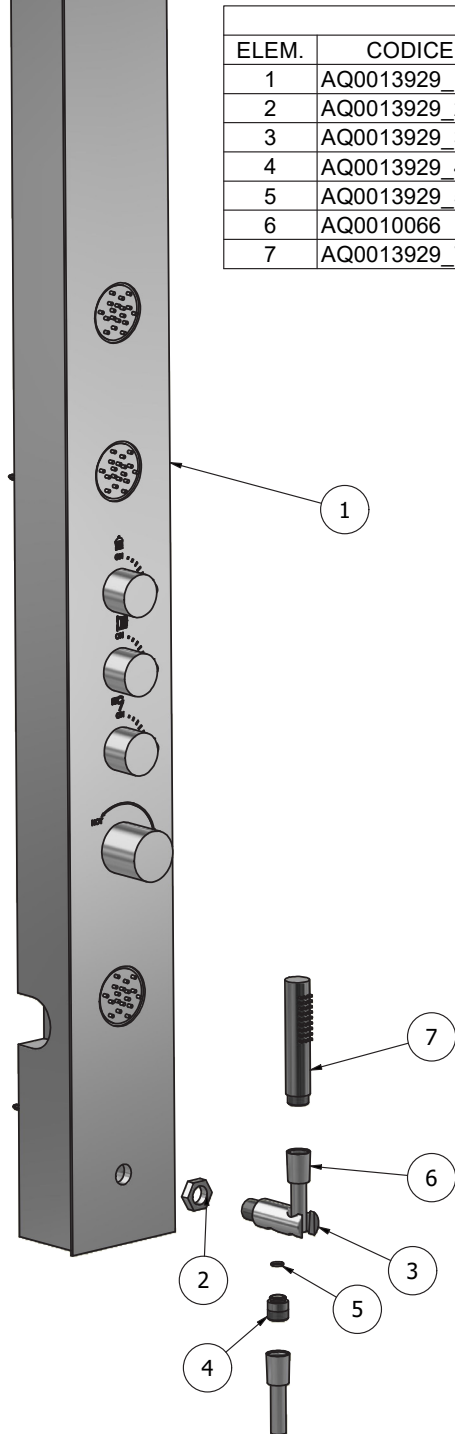

WE ARE IB

Collection

WALLPAPER

Article

WP800

Description

Multi-functional shower in pure steel

Box Dimensions

Dimensions

Cartridge

-

Threaded fitting

Supreme chromalux flexible hose

Aerator

-

Flow Rate (+/-10%)

1 BAR
6 l/m

2 BAR
7.8 l/m

3 BAR
6.2 l/m

Production

Main body is a single hot stamped pieces

Material

STAINLESS STEEL

IB RUBINETTERIE s.p.a
via dei Pianotti 3/5
25068 Sarezzo (BS) - Italy -

T. +39 030 802101
F. +39 030 803097
info@weareib.it

P.IVA 01785230986
capitale sociale
€420.000,00 i.v.

www.weareib.it

WE ARE IB

Elenco parti			
ELEM.	CODICE	NUMERO DI MAGAZZINO	QTÀ
1	AQ0013929_1	Shower column	1
2	AQ0013929_2	Nut G1/2" H8.5 CH.28	1
3	AQ0013929_3	Hand shower's support Ø28 L.86.5	1
4	AQ0013929_4	Insert for handshower G1/2" H22.5	1
5	AQ0013929_5	OR Ø9.25xØ1.78 NBR 70 SH	1
6	AQ0010066	Supreme chromalux flexible hose	1
7	AQ0013929_7	Shower inox Ø24 L.115	1