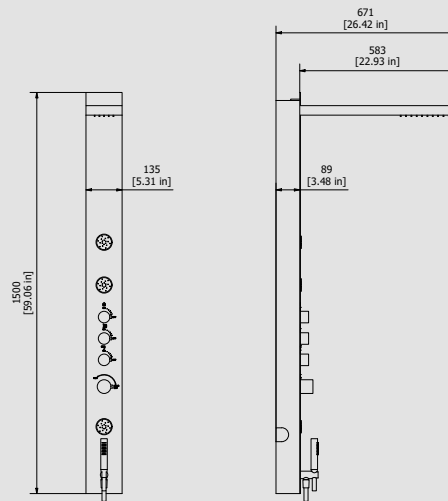

WE ARE IB

Collection

WALLPAPER

Article

WP800

Description

Multi-functional shower in pure steel

Box Dimensions

1535x220x325 mm

Weight

17.5 kg

Finishes

- CC**
CHROME
- PL**
PLATINUM
- SS**
BRUSHED
NICKEL
- ON**
NATURAL
BRASS
- BO**
MATT
WHITE
- NP**
MATT
BLACK
- CF**
BLACK
CHROME
- CS**
BRUSHED
BLACK
CHROME
- II**
PALE
GOLD
- IS**
BRUSHED
PALE GOLD
- RS**
ROSE
GOLD
- SR**
BRUSHED
ROSE GOLD
- OO**
GOLD
- OS**
BRUSHED
GOLD
- RR**
ANTIQUÉ
COPPER
- BB**
ANTIQUÉ
BRONZE

Dimensions

Cartridge

-

Threaded fitting

Supreme chromalux flexible hose

Aerator

-

Flow Rate (+/-10%)