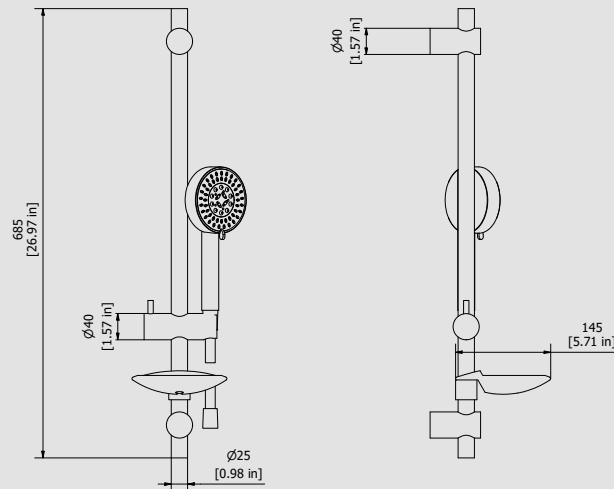

WE ARE IB

Collection

Shower rail

Article

SH101

Description

Multifunction shower rail with soap holder

Box Dimensions

810x430x465 mm

Weight

1.8 kg

Finishes

- CC**
CHROME
- PL**
PLATINUM
- SS**
BRUSHED
NICKEL
- ON**
NATURAL
BRASS
- BO**
MATT
WHITE
- NP**
MATT
BLACK
- CF**
BLACK
CHROME
- CS**
BRUSHED
BLACK
CHROME
- II**
PALE
GOLD
- IS**
BRUSHED
PALE GOLD
- RS**
ROSE
GOLD
- SR**
BRUSHED
ROSE GOLD
- OO**
GOLD
- OS**
BRUSHED
GOLD
- RR**
ANTIQUÉ
COPPER
- BB**
ANTIQUÉ
BRONZE

Dimensions

Cartridge

-

Threaded fitting

G1/2" female

Aerator

-

Flow Rate (+/-10%)

1 BAR
- l/m

2 BAR
- l/m

3 BAR
- l/m

Production

Main body is a single hot stamped pieces

Material

-

IB RUBINETTERIE s.p.a
via dei Pianotti 3/5
25068 Sarezzo (BS) - Italy -