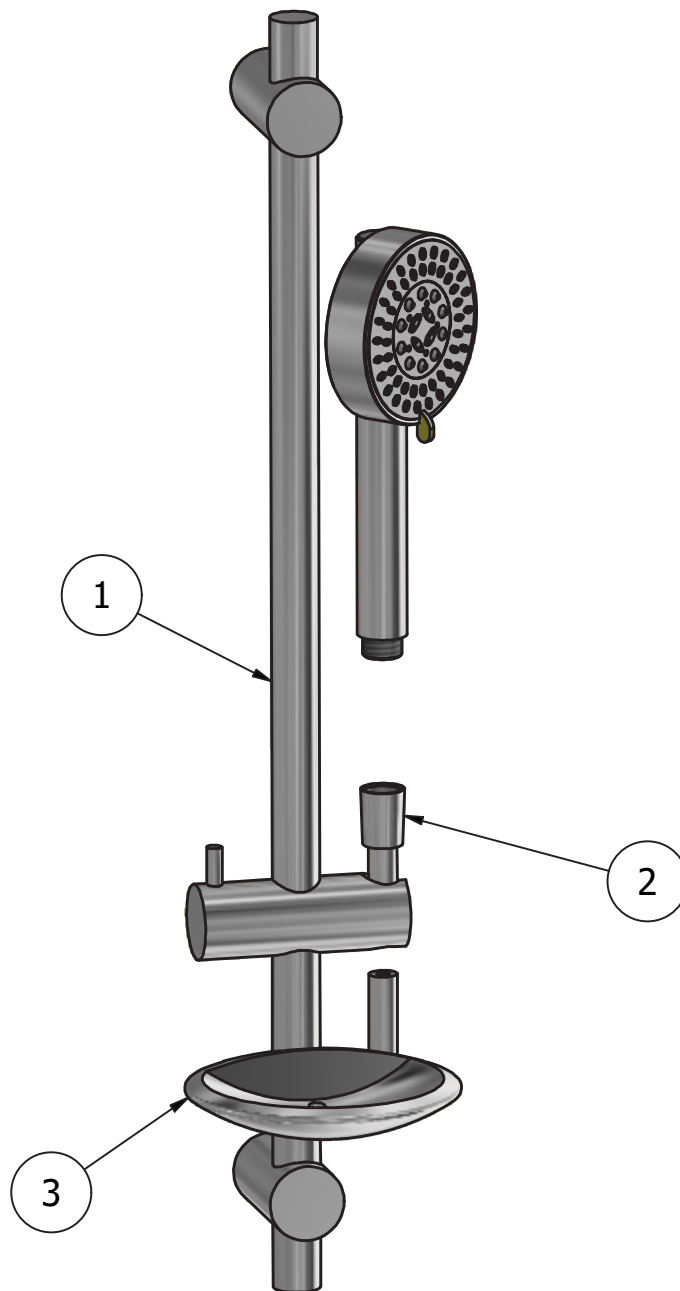

WE ARE **IB**

ELENCO PARTI			
ELEMENTO	CODICE	DESCRIZIONE	QTÀ
1	AQ0013700	Shower rail	1
2	AQ0010066	Flex cromolux L150	1
3	AQ0013755	Soap holder	1