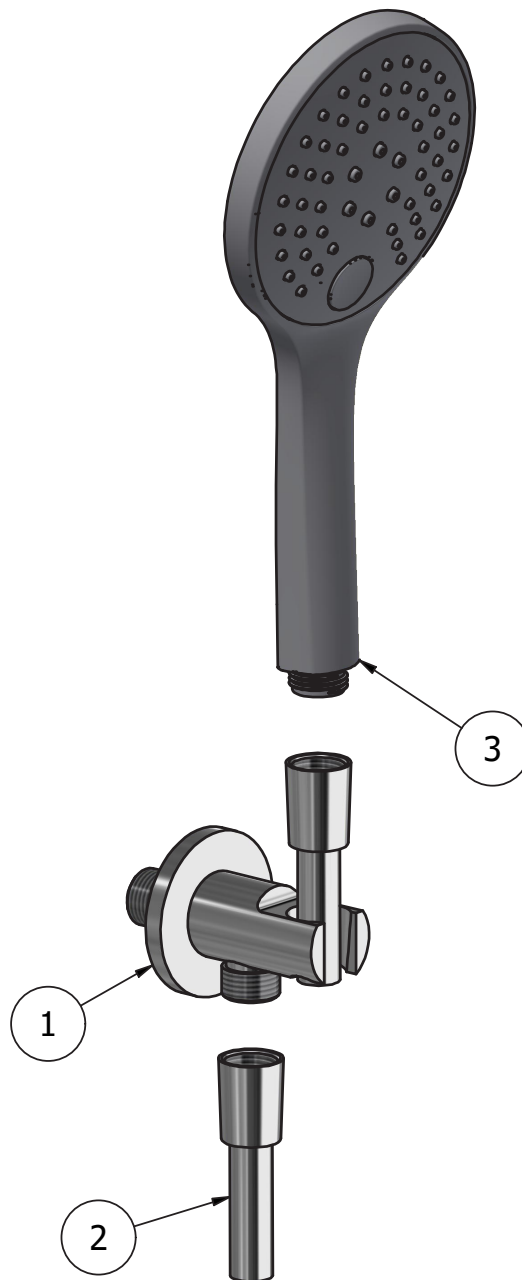

Dimensions

Cartridge

-

Threaded fitting

-

Aerator

-

Flow Rate (+/-10%)

T. +39 030 802101
F. +39 030 803097
info@weareib.it

P.IVA 01785230986
capitale sociale
€420.000,00 i.v.

www.weareib.it

WE ARE **IB**

Parts list			
ELEM	CODE	DESCRIPTION	QT
1	AQ0013638	Handshower's round support	1
2	AQ0010066	Supreme chromalux flexible hose	2
3	AQ0015213	Hand shower clean three jets 12x12	1