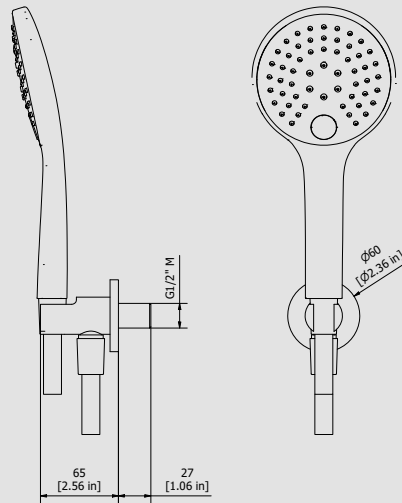

280x260x70 mm

Weight

1.0 kg

Finishes

- CC**
CHROME
- PL**
PLATINUM
- SS**
BRUSHED
NICKEL
- ON**
NATURAL
BRASS
- BO**
MATT
WHITE
- NP**
MATT
BLACK
- CF**
BLACK
CHROME
- CS**
BRUSHED
BLACK
CHROME
- II**
PALE
GOLD
- IS**
BRUSHED
PALE GOLD
- RS**
ROSE
GOLD
- SR**
BRUSHED
ROSE GOLD
- OO**
GOLD
- OS**
BRUSHED
GOLD
- RR**
ANTIQUÉ
COPPER
- BB**
ANTIQUÉ
BRONZE

Dimensions

Cartridge

-

Threaded fitting

-

Aerator

-

Flow Rate (+/-10%)