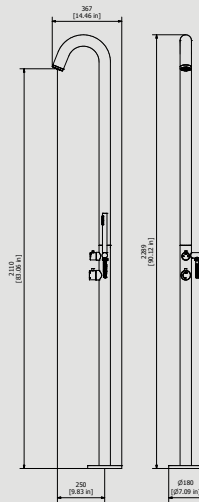

### MA901

Description

**Floor standing indoor-outdoor shower column with shower-head**

Box Dimensions

**1250 x 355 x 245 mm**

Weight

**29 kg**

Finishes

Dimensions

Cartridge

**Ø35 ceramic cartridge**

Threaded fitting

**Threaded fitting G1/2" female**

Aerator

Flow Rate (+/-10%)

**1 BAR  
6.9 l/min**

**2 BAR  
9.9 l/min**

**3 BAR  
12.2 l/min**

Production

**Main body is a single casted pieces**

Material

**STAINLESS STEEL SATIN  
According to AISI 304**