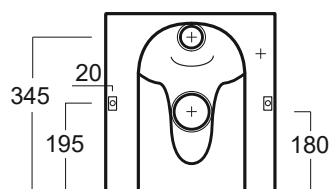

Accessori di completamento

Accessories available

- Coprivaso avvolgente in termoindurente
  cerniere cromo FZ 003
- *Wrap-around thermoset toilet seat with
  chrome-finish hinges FZ 003*
- Coprivaso avvolgente in termoindurente con
  cerniere rallentate cromo FZ 004
- *Wrap-around thermoset toilet seat with
  chrome-finish soft-closing hinges FZ 004*
- Scatola viti di fissaggio F90
- *Set of fixing screw F90*